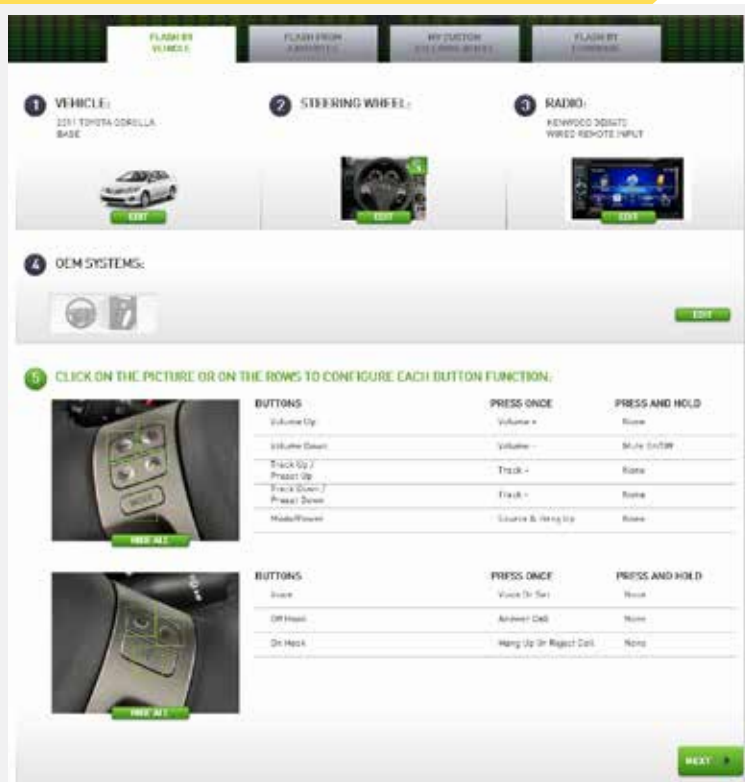

PRODUCT FEATURES

- ✓ Retains all factory steering wheel controls and lets you adjust your them just the way you like them.
- ✓ Lets you add a secondary 'Press & Hold' function to the buttons of your choice.
- ✓ Works with all aftermarket car radios with wired remote inputs including Advent, Alpine, Blaupunkt, Clarion, JVC, Kenwood, Pioneer, Sony and more!
- ✓ Works with all vehicles with resistor-based steering wheel buttons
- ✓ Car not listed? No problem! Maestro SW lets you submit button resistor values manually and create custom firmware on the fly!