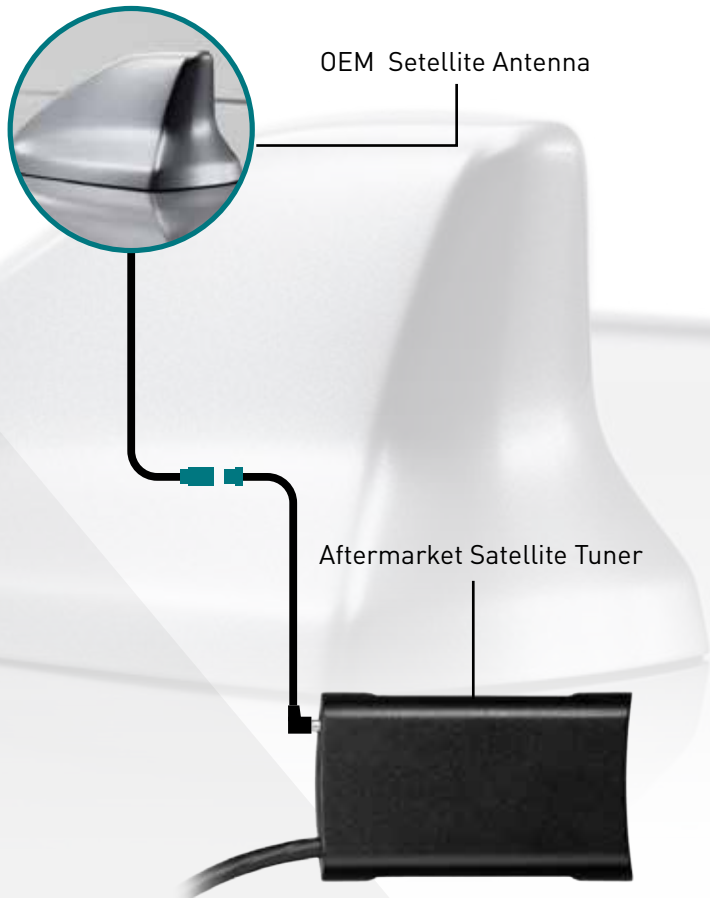

## SATELLITE RADIO ADAPTER

### KEY FEATURES

- ✓ Enables use of the factory satellite antenna with an aftermarket satellite radio tuner.
- ✓ No need to install or mount aftermarket antenna or modify factory connector.
- ✓ Positive lock to factory connector, completely reversible.
- ✓ Compatible with all OEM satellite radio antennas using FAKRA connectors (Chrysler, Ford, GM, VW and more).
- ✓ SMB connector for use on most aftermarket satellite radio tuners.